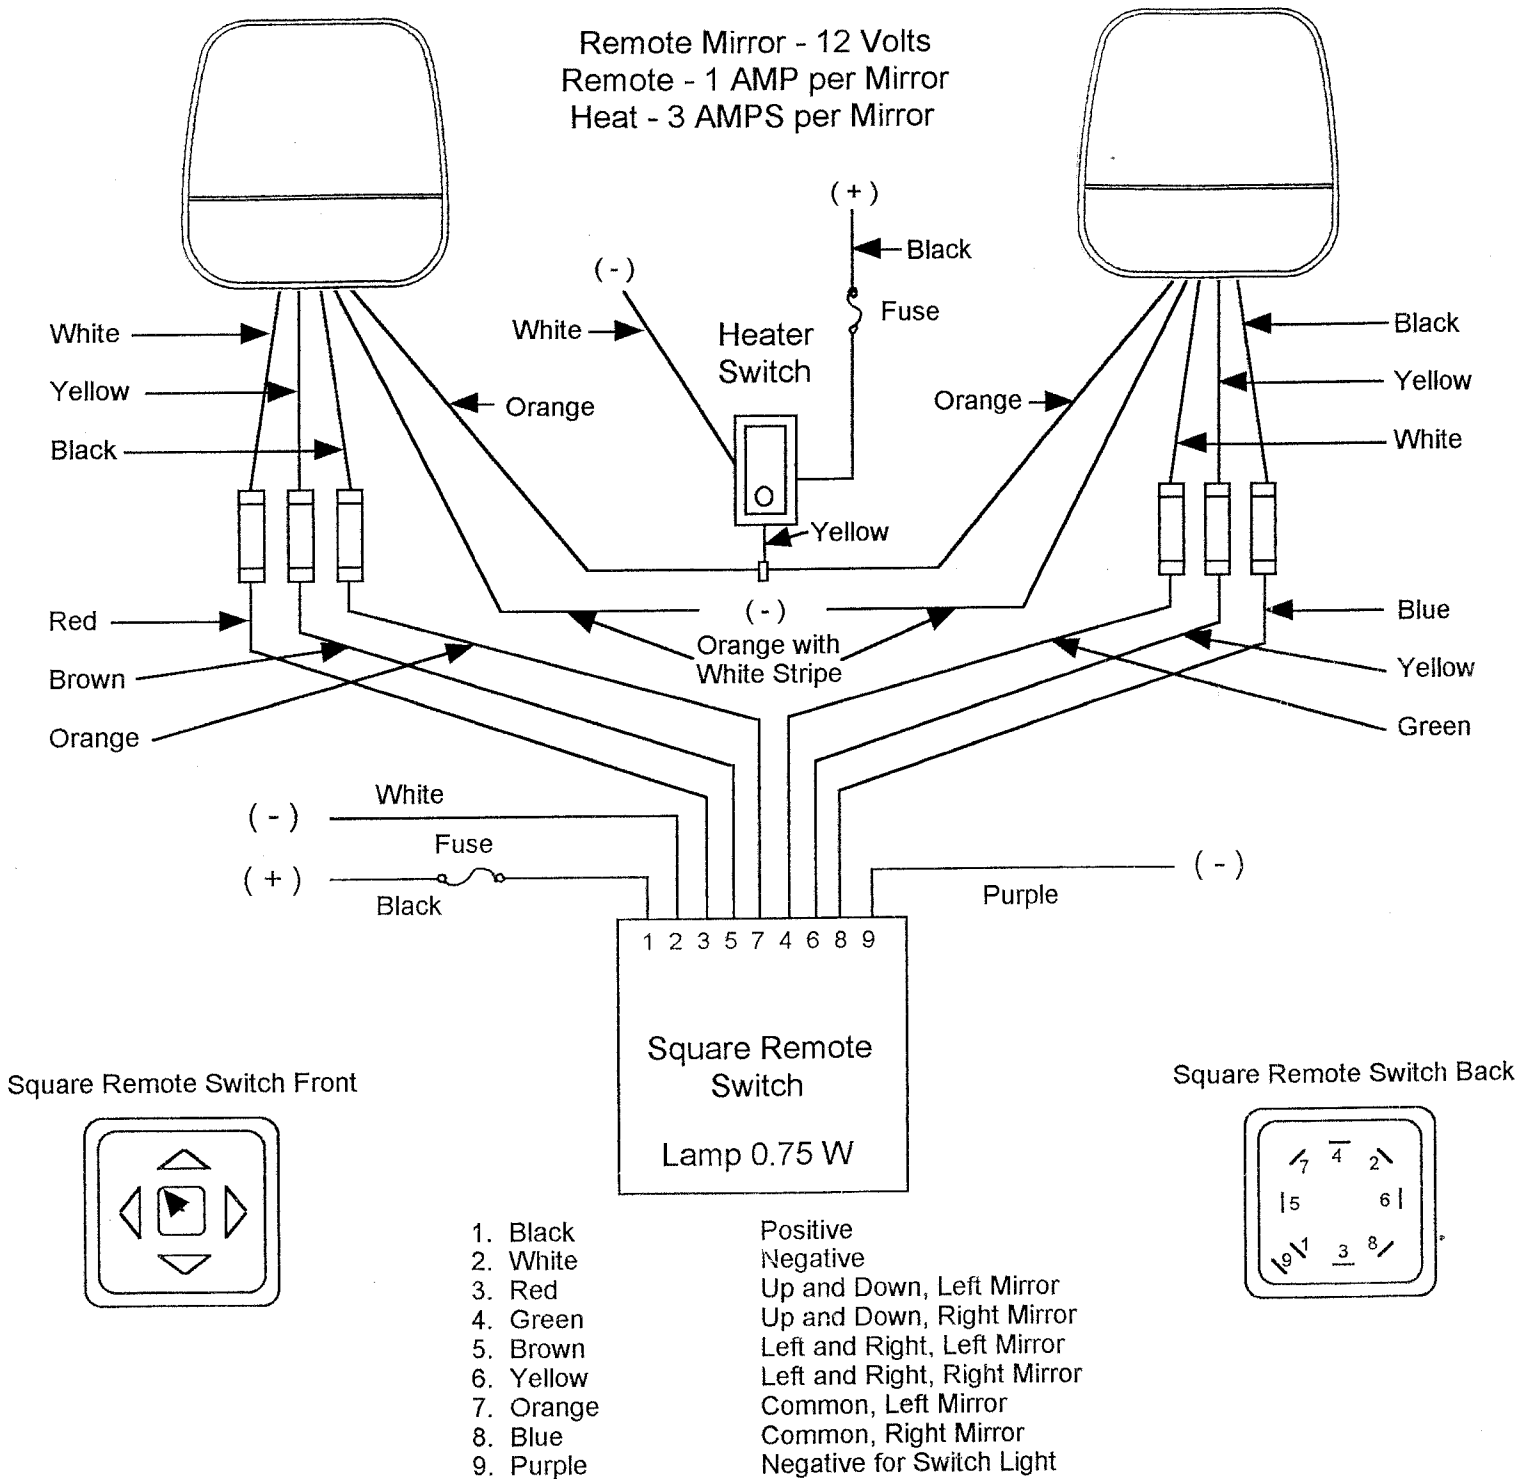

Heated Remote Mirror Manual or Stationary Convex

Note: Mirrors May Be Fused Individually or Together

Remote Mirror - 12 Volts
Remote - 1 AMP per Mirror
Heat - 3 AMPS per Mirror

Ramco Engineering, Inc.
52965 Frederic Drive
Elkhart, IN 46514

Supersedes All Others
Date: 2-26-98 Drawn By: KG