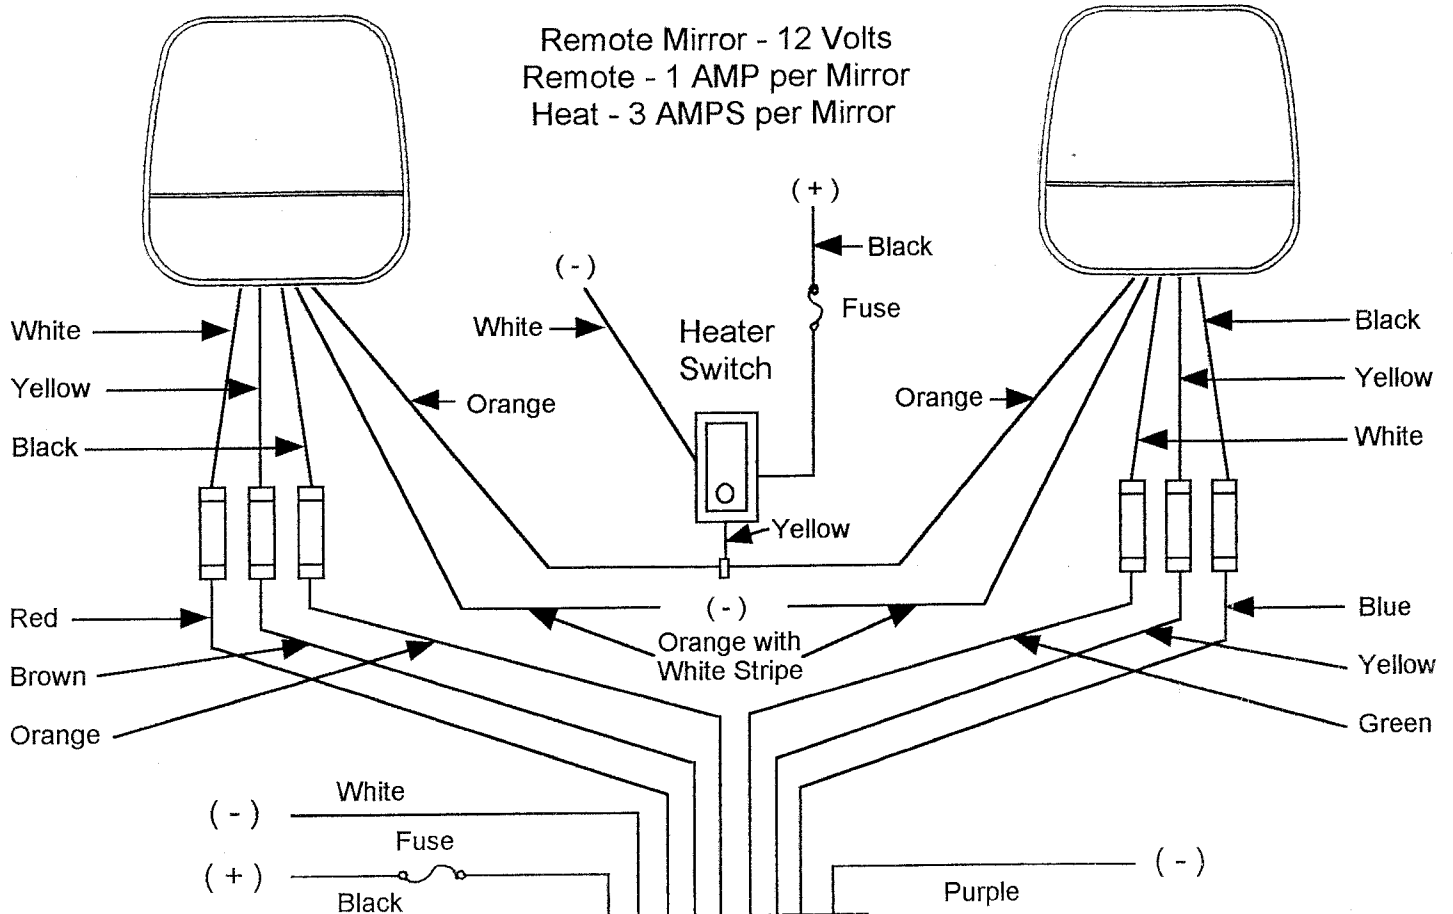

Heated Remote Mirror Manual or Stationary Convex

Note: Mirrors May Be Fused Individually or Together

Remote Mirror - 12 Volts
Remote - 1 AMP per Mirror
Heat - 3 AMPS per Mirror

Square Remote Switch Front

Square Remote Switch Back

1. Black
2. White
3. Red
4. Green
5. Brown
6. Yellow
7. Orange
8. Blue
9. Purple

- Positive
Negative
Up and Down, Left Mirror
Up and Down, Right Mirror
Left and Right, Left Mirror
Left and Right, Right Mirror
Common, Left Mirror
Common, Right Mirror
Negative for Switch Light