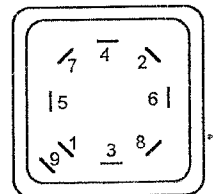

Heated Remote Mirror Manual or Stationary Convex

Note: Mirrors May Be Fused Individually or Together

Remote Mirror - 12 Volts
Remote - 1 AMP per Mirror
Heat - 3 AMPS per Mirror

Square Remote Switch Front

Square Remote Switch Back

1. Black
2. White
3. Red
4. Green
5. Brown
6. Yellow
7. Orange
8. Blue
9. Purple

- Positive
Negative
Up and Down, Left Mirror
Up and Down, Right Mirror
Left and Right, Left Mirror
Left and Right, Right Mirror
Common, Left Mirror
Common, Right Mirror
Negative for Switch Light