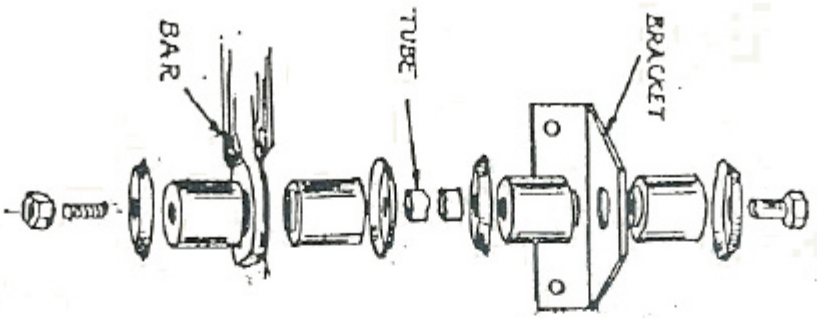

GMC MOTORHOME

REAR BARS

SIDE VIEW

END-LINK

REVISION

JAN 17 2000

1 2 3 4 5 6 7 8 9

This revision stamp is located in the bottom right corner of the drawing. It contains the word 'REVISION' in a large font, the date 'JAN 17 2000', and a vertical column of numbers from 1 to 9.